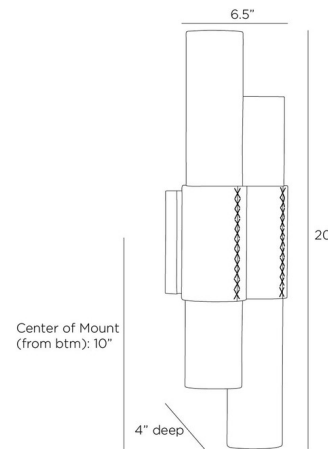

### Specifications

|                    |                                            |
|--------------------|--------------------------------------------|
| COLOR              | N/A                                        |
| BODY FINISH        | English Bronze                             |
| WATTAGE            | 28W                                        |
| DIMMER             | N/A                                        |
| DIMENSIONS         | 6.5"W x 20"H x 4"D                         |
| BULB NOT INCLUDED  | 4 x B10/Candelabra (E12)/7W/120V LED       |
| OTHER BULB OPTIONS | B10/Candelabra (E12)/40W/120V Incandescent |