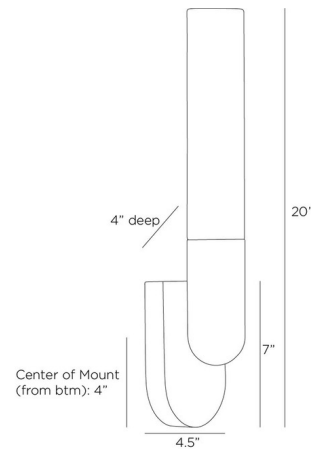

Lightology

lightology.com
866-954-4489
04-24-26

Project: _____

Company: _____

Location: _____ Fixture Type: _____

SPEC #: **AHM1391152**

Approved On: _____ Approved By: _____

Haynes Wall Sconce

By Arteriors Home

Description

The Haynes Wall Sconce brings understated beauty to your interior. Its elegant, larger-scale design makes a striking visual impact, while the alabaster diffuser casts warm, inviting shadows of light throughout your room. It can be mounted up or down.

Specifications

COLOR	N/A
BODY FINISH	Antique Brass
WATTAGE	6W
DIMMER	N/A
DIMENSIONS	4.5"W x 20"H x 4"D
INTEGRATED LED MODULE	1 x LED/6W/120V LED

Technical Information

LAMP LIFE	30000 hours
COLOR RENDERING	90 CRI
LAMP COLOR	2700K
LUMENS/WATT	110.00
LUMINOUS FLUX	660 lumens

Shown in antique brass

CLICK TO VIEW PRODUCT

Notes: