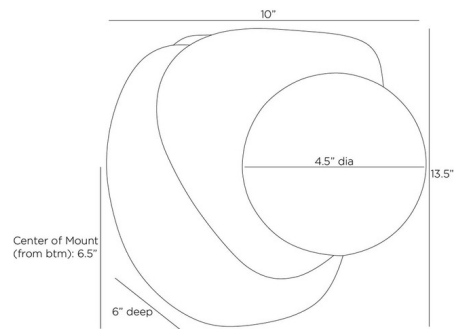

Description

The Freney Wall Sconce is a true gem for your interior. Like a pearl nestled in an oyster's shell, an opal glass orb is mounted on a handblown swirl glass fixture and secured to an iron backplate, casting warm, enchanting shadows of light throughout your room.

Shown in brass / clear/ opal

Specifications

COLOR	Clear/ Opal
BODY FINISH	Brass
WATTAGE	4W
DIMMER	N/A
DIMENSIONS	10"W x 13.5"H x 6"D
BULB NOT INCLUDED	1 x B10/Candelabra (E12)/4W/120V LED
OTHER BULB OPTIONS	B10/Candelabra (E12)/25W/120V Incandescent