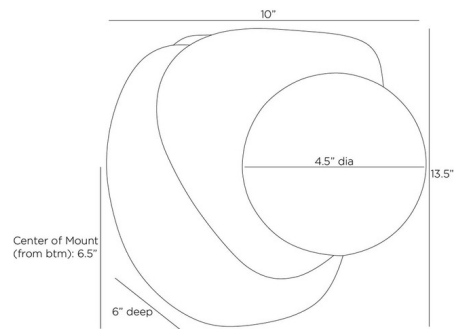

Specifications

COLOR	Clear/ Opal
BODY FINISH	Brass
WATTAGE	4W
DIMMER	N/A
DIMENSIONS	10"W x 13.5"H x 6"D
BULB NOT INCLUDED	1 x B10/Candelabra (E12)/4W/120V LED
OTHER BULB OPTIONS	B10/Candelabra (E12)/25W/120V Incandescent

CLICK TO VIEW PRODUCT

Notes: