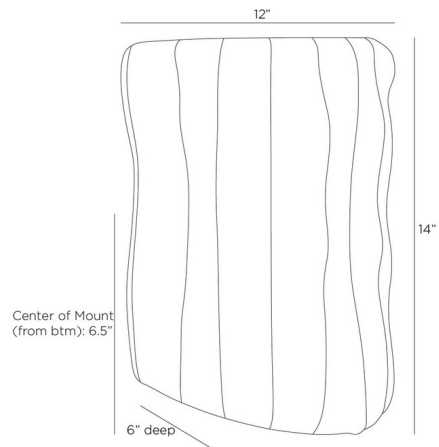

Shown in antique brass / ivory

Specifications

COLOR	Ivory
BODY FINISH	Antique Brass
WATTAGE	8W
DIMMER	N/A
DIMENSIONS	12"W x 14"H x 6"D
BULB NOT INCLUDED	2 x B10/Candelabra (E12)/4W/120V LED
OTHER BULB OPTIONS	B10/Candelabra (E12)/25W/120V Incandescent