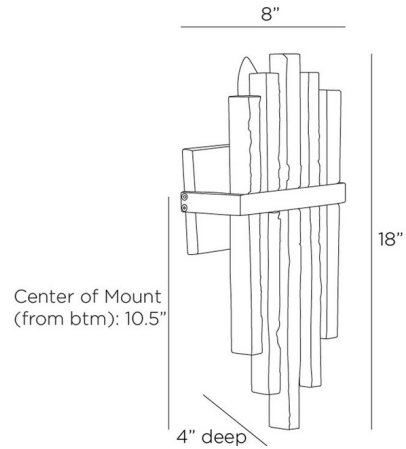

Description

The Fairfax Wall Sconce draws inspiration from the pipes of an organ. Chiseled white alabaster forms are mounted on a rectangular backplate, casting warm, ambient light and gentle shadows across your room.

Shown in english bronze / alabaster

Specifications

COLOR	Alabaster
BODY FINISH	English Bronze
WATTAGE	7W
DIMMER	Standard 120V
DIMENSIONS	8"W x 18"H x 4"D
BULB NOT INCLUDED	1 x B10/Candelabra (E12)/7W/120V LED