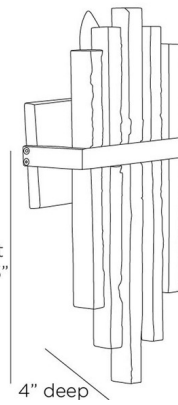

By Arteriors Home

Description

The Fairfax Wall Sconce draws inspiration from the pipes of an organ. Chiseled white alabaster forms are mounted on a rectangular backplate, casting warm, ambient light and gentle shadows across your room.

Shown in english bronze / alabaster

8"

Center of Mount
(from btm): 10.5"

18"

4" deep

Specifications

COLOR Alabaster
BODY FINISH English Bronze
WATTAGE 7W
DIMMER Standard 120V
DIMENSIONS 8"W x 18"H x 4"D
BULB NOT INCLUDED 1 x B10/Candelabra (E12)/7W/120V LED