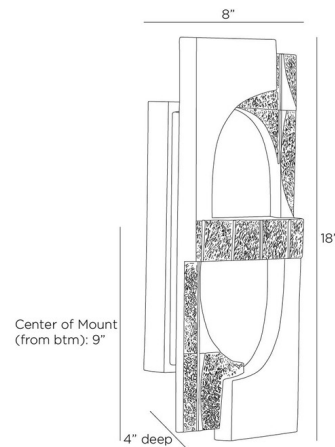

By Arteriors Home

Description

The Graham Wall Sconce brings a brutalist inspired look to your interior space. The balance of masculine and feminine elements is captured in a rectangular shade of white onyx, suspended within a frame, casting warm, graceful shadows of light throughout your room.

Specifications

COLOR White Onyx
BODY FINISH Antique Brass
WATTAGE 12W
DIMMER Low Voltage Electronic
DIMENSIONS 8"W x 18"H x 4"D
INTEGRATED LED MODULE 1 x LED/12W/120V LED

Technical Information

LAMP LIFE 20000 hours
COLOR RENDERING 90 CRI
LAMP COLOR 2700K
LUMENS/WATT 75.00
LUMINOUS FLUX 900 lumens

Shown in antique brass / white onyx

CLICK TO VIEW PRODUCT

Notes: