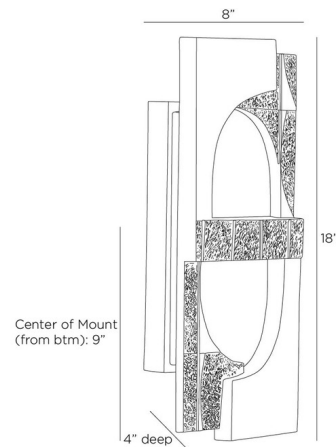

CLICK TO VIEW PRODUCT

Notes: