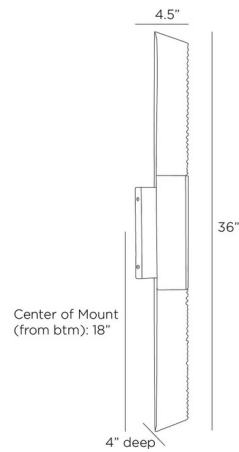

Lightology

lightology.com
866-954-4489
04-25-26

Project: _____

Company: _____

Location: _____ Fixture Type: _____

SPEC #: **AHM1391158**

Approved On: _____ Approved By: _____

Francisco Wall Sconce

By Arteriors Home

Description

The Francisco Wall Sconce brings an architectural beauty to your interior space. The brutalist inspired sawtooth details are juxtaposed with a V-shaped grooved opening that allows light to cast warm shadows across your room.

Specifications

COLOR	N/A
BODY FINISH	Burnt Iron
WATTAGE	14W
DIMMER	N/A
DIMENSIONS	4.5"W x 36"H x 4"D
BULB NOT INCLUDED	2 x B8/Candelabra (E12)/7W/120V LED
OTHER BULB OPTIONS	B8/Candelabra (E12)/40W/120V Incandescent

Shown in burnt iron

CLICK TO VIEW PRODUCT

Notes: