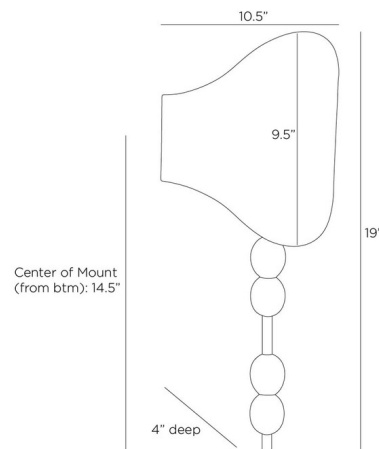

By Arteriors Home

Description

The Flannery Wall Sconce is inspired by the sculptures of the 70's, with a modern update. This eye-catching fixture is accented with a charm-inspired stem of natural iron.

Shown in natural iron / navy

Specifications

COLOR	Navy
BODY FINISH	Natural Iron
WATTAGE	4W
DIMMER	N/A
DIMENSIONS	10.5"W x 19"H x 4"D
BULB NOT INCLUDED	1 x B10/Candelabra (E12)/4W/120V LED
OTHER BULB OPTIONS	B10/Candelabra (E12)/25W/120V Incandescent