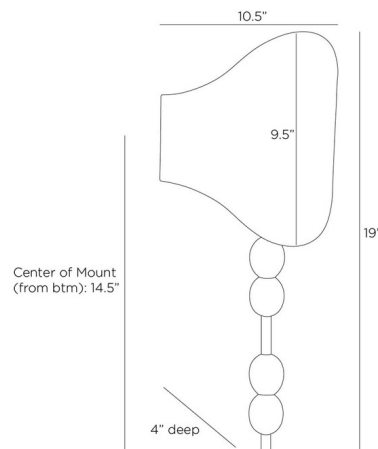

Lightology

lightology.com
866-954-4489
04-27-26

Project: _____

Company: _____

Location: _____ Fixture Type: _____

SPEC #: **AHM1391159**

Approved On: _____ Approved By: _____

Flannery Wall Sconce

By Arteriors Home

Description

The Flannery Wall Sconce is inspired by the sculptures of the 70's, with a modern update. This eye-catching fixture is accented with a charm-inspired stem of natural iron.

Shown in natural iron / navy

Specifications

COLOR	Navy
BODY FINISH	Natural Iron
WATTAGE	4W
DIMMER	N/A
DIMENSIONS	10.5"W x 19"H x 4"D
BULB NOT INCLUDED	1 x B10/Candelabra (E12)/4W/120V LED
OTHER BULB OPTIONS	B10/Candelabra (E12)/25W/120V Incandescent