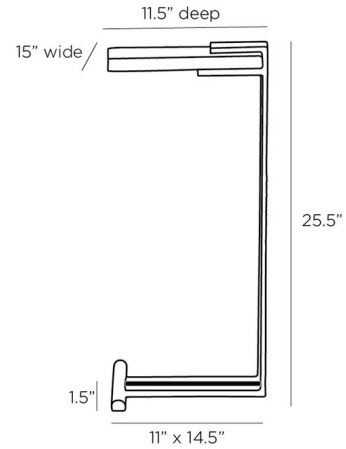

By Arteriors Home

Description

The Mcclain Accent Table features a classic C-shape with an industrial design. Its minimalist profile combines a marble slab set into an etched iron frame. The large, textured details on the iron add both visual and tactile interest.

Shown in bronze / white marble

Specifications

| | |
|-------------|------------------------|
| COLOR | White Marble |
| BODY FINISH | Bronze |
| WATTAGE | N/A |
| DIMMER | N/A |
| DIMENSIONS | 15.5"W x 25"H x 11.5"D |
| BULB | N/A |