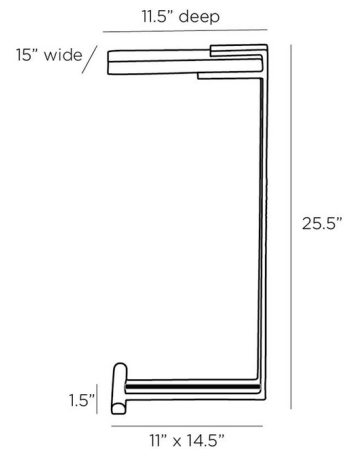

By Arteriors Home

Description

The Mcclain Accent Table features a classic C-shape with an industrial design. Its minimalist profile combines a marble slab set into an etched iron frame. The large, textured details on the iron add both visual and tactile interest.

Shown in bronze / white marble

Specifications

COLOR	White Marble
BODY FINISH	Bronze
WATTAGE	N/A
DIMMER	N/A
DIMENSIONS	15.5"W x 25"H x 11.5"D
BULB	N/A

CLICK TO VIEW PRODUCT

Notes: