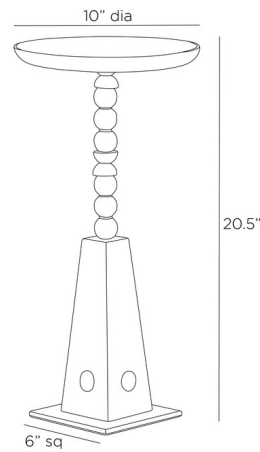

### Description

The Grady Drink Table features a fun design and a sturdy base, inspired by the Memphis style from the postmodern Italian design movement. Its compact size and rounded edge make it perfect as a drinks table.

### Specifications

COLOR	N/A
BODY FINISH	Vintage Nickel
WATTAGE	N/A
DIMMER	N/A
DIMENSIONS	10"W x 20.5"H
BULB	N/A

CLICK TO VIEW PRODUCT

Notes: