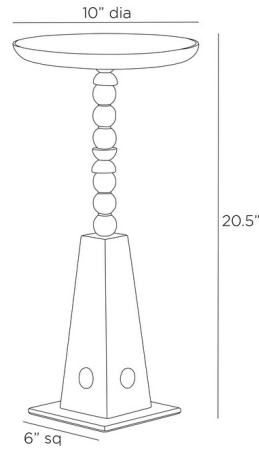

### Description

The Grady Drink Table features a fun design and a sturdy base, inspired by the Memphis style from the postmodern Italian design movement. Its compact size and rounded edge make it perfect as a drinks table.

### Specifications

COLOR	N/A
BODY FINISH	Vintage Nickel
WATTAGE	N/A
DIMMER	N/A
DIMENSIONS	10"W x 20.5"H
BULB	N/A

CLICK TO VIEW PRODUCT

Notes: