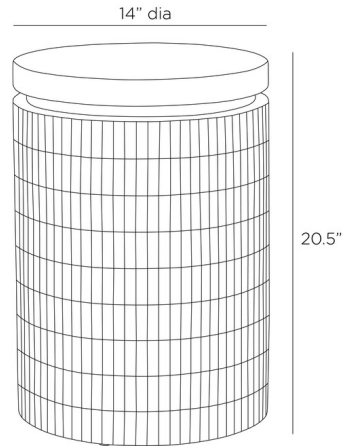

Shown in grey / ebony

Specifications

COLOR	Ebony
BODY FINISH	Grey
WATTAGE	N/A
DIMMER	N/A
DIMENSIONS	14"W x 20.5"H
BULB	N/A

CLICK TO VIEW PRODUCT

Notes: