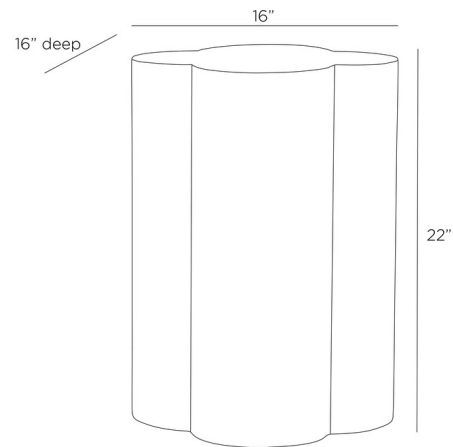

### Description

The Harlow Accent Table features a striking marble top, beautifully printed on a concrete base. Its unique four-leaf clover shape is perfectly sized to complement a favorite armchair.

Shown in sahara faux marble

### Specifications

COLOR	N/A
BODY FINISH	Sahara Faux Marble
WATTAGE	N/A
DIMMER	N/A
DIMENSIONS	16"W x 22"H
BULB	N/A

CLICK TO VIEW PRODUCT

Notes: