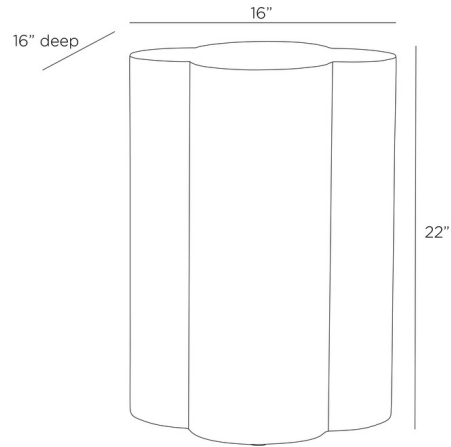

By Arteriors Home

Description

The Harlow Accent Table features a striking marble top, beautifully printed on a concrete base. Its unique four-leaf clover shape is perfectly sized to complement a favorite armchair.

Shown in sahara faux marble

Specifications

COLOR	N/A
BODY FINISH	Sahara Faux Marble
WATTAGE	N/A
DIMMER	N/A
DIMENSIONS	16"W x 22"H
BULB	N/A

CLICK TO VIEW PRODUCT

Notes: