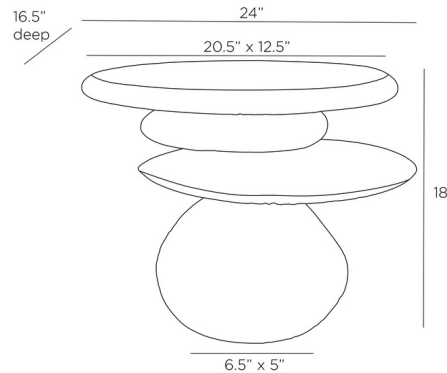

Shown in ivory

Specifications

COLOR	N/A
BODY FINISH	Ivory
WATTAGE	N/A
DIMMER	N/A
DIMENSIONS	24"W x 18"H x 16.5"D
BULB	N/A

CLICK TO VIEW PRODUCT

Notes: