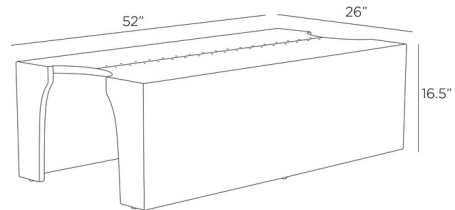

Specifications

COLOR	Black
BODY FINISH	Smoke
WATTAGE	N/A
DIMMER	N/A
DIMENSIONS	52"W x 16.5"H x 26"D
BULB	N/A

Shown in smoke / black

CLICK TO VIEW PRODUCT

Notes: