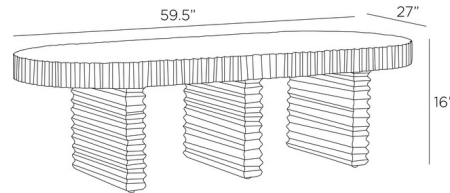

By Arteriors Home

Description

The Hilbeck Coffee Table features a large slab of mango wood that is intricately carved and sandblasted to highlight its natural texture. The sides and legs showcase a rhythmic grooved design. This simple yet elegant table fits well in both coastal and contemporary spaces.

Shown in limed wood

Specifications

COLOR	N/A
BODY FINISH	Limed Wood
WATTAGE	N/A
DIMMER	N/A
DIMENSIONS	59.5"W x 16"H x 27"D
BULB	N/A

CLICK TO VIEW PRODUCT

Notes: