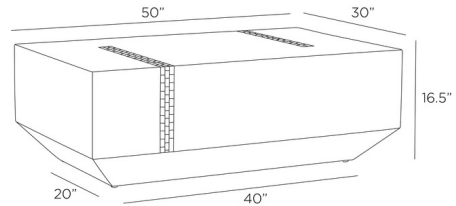

By Arteriors Home

Description

The Gilmore Cocktail Table features a solid mango wood design with contrasting racing stripes made of natural faux horn resin. These striking details flow down the sides, creating a cantilevered look for the split veneer top.

Shown in umber

Specifications

COLOR	N/A
BODY FINISH	Umbur
WATTAGE	N/A
DIMMER	N/A
DIMENSIONS	50"W x 16.5"H x 30"D
BULB	N/A

CLICK TO VIEW PRODUCT

Notes: