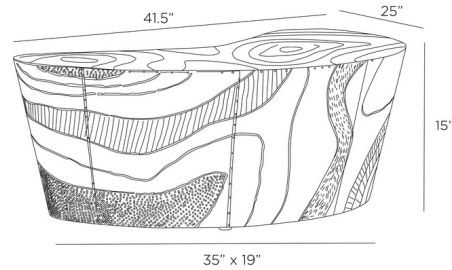

Lightology

lightology.com
866-954-4489
07-08-26

Project: _____

Company: _____

Location: _____ Fixture Type: _____

SPEC #: **AHM1391169**

Approved On: _____ Approved By: _____

Glasgow Coffee Table

By Arteriors Home

Description

The Glasgow Coffee Table features soft curves and textured details inspired by topographic maps. Its antique brass finish in a classic kidney shape adds a stylish touch. The tapered design creates a sense of movement. It works well when paired with a large sectional sofa.

Shown in antique brass

Specifications

COLOR	N/A
BODY FINISH	Antique Brass
WATTAGE	N/A
DIMMER	N/A
DIMENSIONS	41.5"W x 15"H x 24.5"D
BULB	N/A

CLICK TO VIEW PRODUCT

Notes: