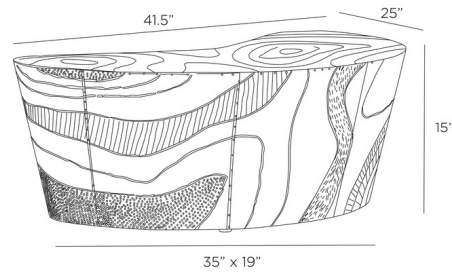

### Description

The Glasgow Coffee Table features soft curves and textured details inspired by topographic maps. Its antique brass finish in a classic kidney shape adds a stylish touch. The tapered design creates a sense of movement. It works well when paired with a large sectional sofa.

### Specifications

COLOR	N/A
BODY FINISH	Antique Brass
WATTAGE	N/A
DIMMER	N/A
DIMENSIONS	41.5"W x 15"H x 24.5"D
BULB	N/A

CLICK TO VIEW PRODUCT

Notes: