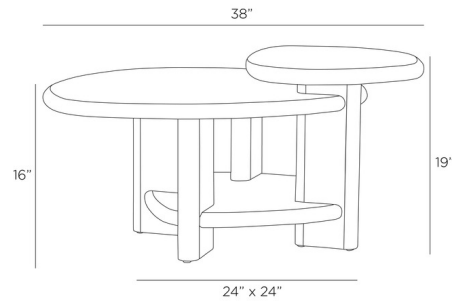

Description

The Forney Coffee Table features a modern twist on the classic midcentury puddle table design, crafted from walnut wood. Its sturdy base supports layered tops above a single shelf. The table is coated in a natural eggshell lacquer, using a handcrafted method that reflects styles from the French Art Deco period.

Shown in walnut / eggshell

Specifications

COLOR	Eggshell
BODY FINISH	Walnut
WATTAGE	N/A
DIMMER	N/A
DIMENSIONS	38"W x 19"H x 26"D
BULB	N/A

CLICK TO VIEW PRODUCT

Notes: