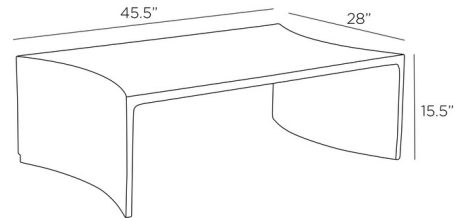

Lightology

lightology.com
866-954-4489
05-24-26

Project: _____

Company: _____

Location: _____ Fixture Type: _____

SPEC #: **AHM1391171**

Approved On: _____ Approved By: _____

Haney Outdoor Cocktail Table By Arteriors Home

Description

The Haney Outdoor Cocktail Table stands out with its striking shape and softly rounded edges. Made from ivory concrete composite, this stylish table features two textured panels that resemble a coral reef, enhancing its unique design.

Shown in ivory

Specifications

COLOR	N/A
BODY FINISH	Ivory
WATTAGE	N/A
DIMMER	N/A
DIMENSIONS	45.5"W x 15.5"H x 28"D
BULB	N/A

CLICK TO VIEW PRODUCT

Notes: