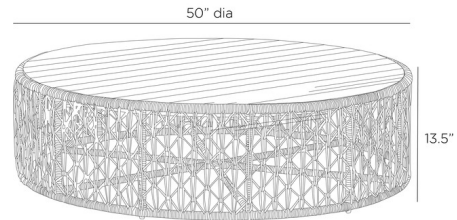

Lightology

lightology.com
866-954-4489
04-27-26

Project: _____

Company: _____

Location: _____ Fixture Type: _____

SPEC #: **AHM1391172**

Approved On: _____ Approved By: _____

Hugo Outdoor Coffee Table By Arteriors Home

Description

The Hugo Outdoor Coffee Table adds a unique charm to your outdoor area. Made from twisted synthetic rattan, its lattice base creates a captivating effect of light and shadow. The table features a matching teak wood top, blending coastal style with a modern touch.

Shown in teak wood / rattan

Specifications

COLOR	Rattan
BODY FINISH	Teak Wood
WATTAGE	N/A
DIMMER	N/A
DIMENSIONS	50"W x 13.5"H
BULB	N/A

CLICK TO VIEW PRODUCT

Notes: