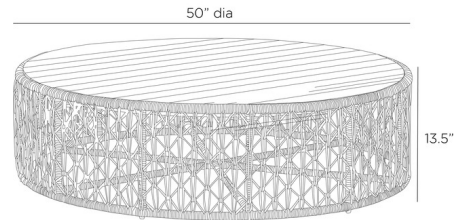

Lightology

lightology.com
866-954-4489
07-04-26

Project: _____

Company: _____

Location: _____ Fixture Type: _____

SPEC #: **AHM1391172**

Approved On: _____ Approved By: _____

Hugo Outdoor Coffee Table

By Arteriors Home

Description

The Hugo Outdoor Coffee Table adds a unique charm to your outdoor area. Made from twisted synthetic rattan, its lattice base creates a captivating effect of light and shadow. The table features a matching teak wood top, blending coastal style with a modern touch.

Shown in teak wood / rattan

Specifications

COLOR	Rattan
BODY FINISH	Teak Wood
WATTAGE	N/A
DIMMER	N/A
DIMENSIONS	50"W x 13.5"H
BULB	N/A

CLICK TO VIEW PRODUCT

Notes: