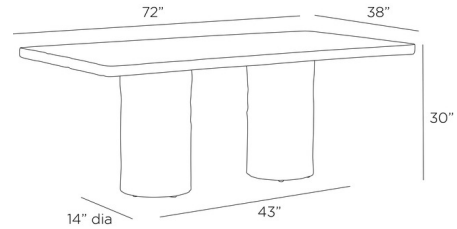

### Description

The Gemini Outdoor Dining Table features edges and legs designed with a faux wood texture, making it easy to fit into any natural environment. Made from carbon concrete composite, it has a hollow base that allows for simple movement in your outdoor area.

### Specifications

COLOR	Carbon
BODY FINISH	N/A
WATTAGE	N/A
DIMMER	N/A
DIMENSIONS	72"W x 30"H x 38"D
BULB	N/A

CLICK TO VIEW PRODUCT

Notes: