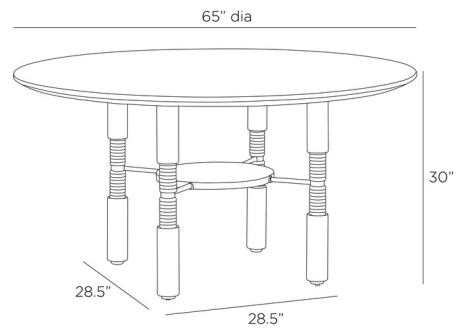

## Heger Dining Table

By Arteriors Home

### Description

The Heger Dining Table showcases excellent woodworking features, including a radial sunburst top and telescope dowel legs. It is supported by a bronze-finished brass stretcher and a central plate that resemble a metal bolt. With its larger proportions, this table makes a striking statement in any dining room.

### Specifications

COLOR	Bronze
BODY FINISH	Tortoise
WATTAGE	N/A
DIMMER	N/A
DIMENSIONS	65"W x 30"H
BULB	N/A

CLICK TO VIEW PRODUCT

Notes: