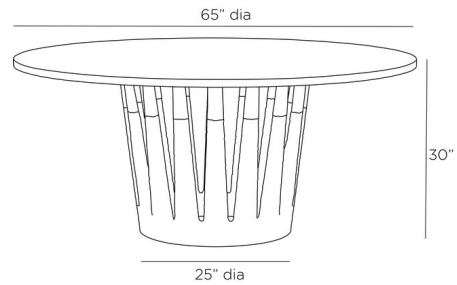

Lightology

lightology.com
866-954-4489
05-22-26

Project: _____

Company: _____

Location: _____ Fixture Type: _____

SPEC #: **AHM1391176**

Approved On: _____ Approved By: _____

Gilman Outdoor Dining Table

By Arteriors Home

Description

The Gilman Outdoor Dining Table features a unique tapered crown base that adds a stylish touch to its large round design. Crafted from solid grade A teak veneer and marine grade engineered hardwood, it showcases beautiful stippled details, reflecting skilled craftsmanship.

Shown in kona

Specifications

COLOR	N/A
BODY FINISH	Kona
WATTAGE	N/A
DIMMER	N/A
DIMENSIONS	65"W x 30"H
BULB	N/A

CLICK TO VIEW PRODUCT

Notes: