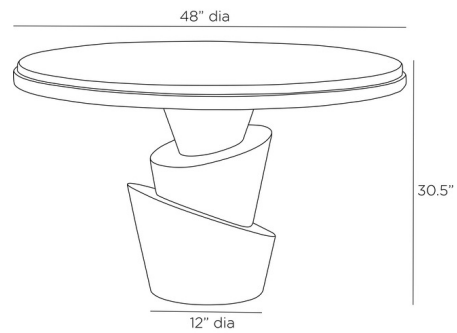

Lightology

lightology.com
866-954-4489
05-23-26

Project: _____

Company: _____

Location: _____ Fixture Type: _____

SPEC #: **AHM1391177**

Approved On: _____ Approved By: _____

Figueroa Outdoor Entry Table

By Arteriors Home

Description

The Figueroa Outdoor Entry Table features a tiered fountain base that blends well with nature. Crafted from concrete composite, it is durable for outdoor settings while still looking stylish indoors. The ribbed texture on the edge of the tabletop creates a visual interest that draws attention upward.

Shown in ivory

Specifications

COLOR	N/A
BODY FINISH	Ivory
WATTAGE	N/A
DIMMER	N/A
DIMENSIONS	48"W x 30.5"H
BULB	N/A

CLICK TO VIEW PRODUCT

Notes: