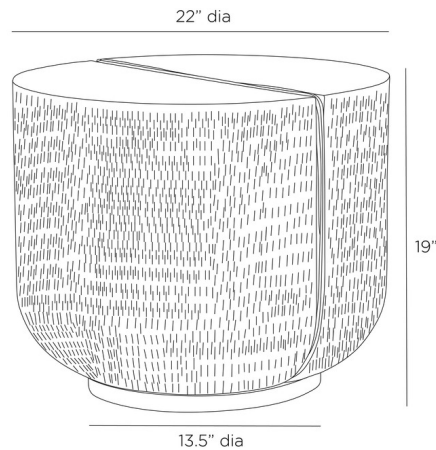

Lightology

lightology.com
866-954-4489
07-06-26

Project: _____

Company: _____

Location: _____ Fixture Type: _____

SPEC #: **AHM1391179**

Approved On: _____ Approved By: _____

Fosser End Table

By Arteriors Home

Description

The Fosser End Table takes inspiration from a soothing singing bowl. This stylish piece features a gray rope seam that creates a yin-yang look. Its hammered surface gives it an antique metal feel, enhancing its overall charm.

Shown in antique bronze

Specifications

COLOR	N/A
BODY FINISH	Antique Bronze
WATTAGE	N/A
DIMMER	N/A
DIMENSIONS	22"W x 19"H
BULB	N/A

CLICK TO VIEW PRODUCT

Notes: