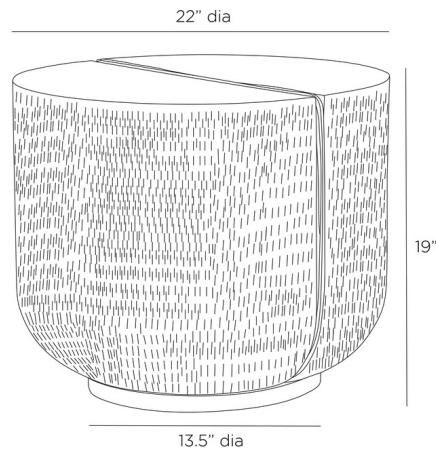

Lightology

lightology.com
866-954-4489
04-27-26

Project: _____

Company: _____

Location: _____ Fixture Type: _____

SPEC #: **AHM1391179**

Approved On: _____ Approved By: _____

Fosser End Table

By Arteriors Home

Description

The Fosser End Table takes inspiration from a soothing singing bowl. This stylish piece features a gray rope seam that creates a yin-yang look. Its hammered surface gives it an antique metal feel, enhancing its overall charm.

Shown in antique bronze

Specifications

COLOR	N/A
BODY FINISH	Antique Bronze
WATTAGE	N/A
DIMMER	N/A
DIMENSIONS	22"W x 19"H
BULB	N/A

CLICK TO VIEW PRODUCT

Notes: