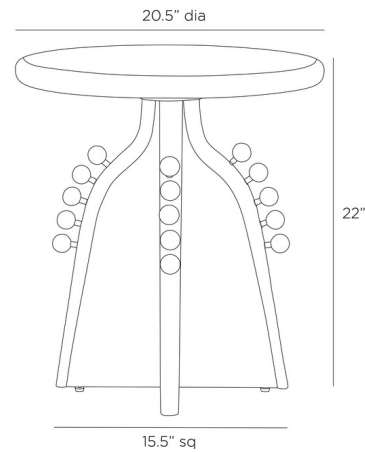

## Guillermo End Table

By Arteriors Home

### Description

The Guillermo End Table looks like a unique piece of mixed-media art. Made from mango wood, it features Venus marble orbs that give it the appearance of a spiny sea creature. This design surprises and delights from every angle.

### Specifications

COLOR	N/A
BODY FINISH	Ebony
WATTAGE	N/A
DIMMER	N/A
DIMENSIONS	20.5"W x 22"H
BULB	N/A

CLICK TO VIEW PRODUCT

Notes: