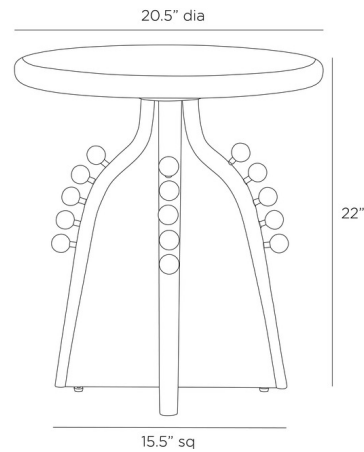

## Guillermo End Table

By Arteriors Home

### Description

The Guillermo End Table looks like a unique piece of mixed-media art. Made from mango wood, it features Venus marble orbs that give it the appearance of a spiny sea creature. This design surprises and delights from every angle.

### Specifications

COLOR	N/A
BODY FINISH	Ebony
WATTAGE	N/A
DIMMER	N/A
DIMENSIONS	20.5"W x 22"H
BULB	N/A

CLICK TO VIEW PRODUCT

Notes: