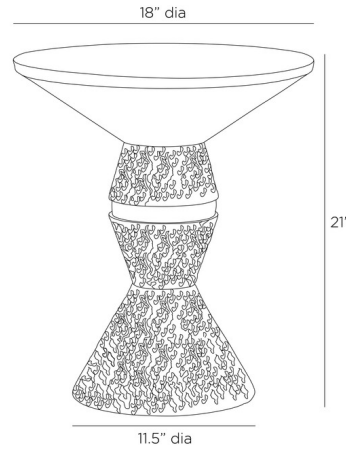

Lightology

lightology.com
866-954-4489
05-18-26

Project: _____

Company: _____

Location: _____ Fixture Type: _____

SPEC #: **AHM1391181**

Approved On: _____ Approved By: _____

Floyd End Table By Arteriors Home

Description

The Floyd End Table draws inspiration from Brutalist bronze sculptures with its unique, totem-like design. It features a bold texture and a two-tone finish. A smooth band of antique brass cast aluminum divides the table, emphasizing its attractive hourglass shape.

Shown in antique brass / bronze

Specifications

COLOR	Bronze
BODY FINISH	Antique Brass
WATTAGE	N/A
DIMMER	N/A
DIMENSIONS	18"W x 21"H
BULB	N/A

CLICK TO VIEW PRODUCT

Notes: