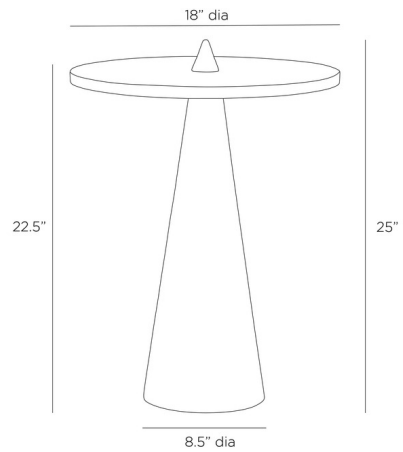

Lightology

lightology.com
866-954-4489
05-24-26

Project: _____
Company: _____
Location: _____ Fixture Type: _____
SPEC #: **AHM1391182**
Approved On: _____ Approved By: _____

Aria End Table By Arteriors Home

Description

The Aria End Tables feature a striking bengal marble surface that draws attention to your space. With a bold geometric design, the tapered base appears to pierce through the marble, enhancing this unique style's otherworldly look.

Shown in antique brass / black

Specifications

COLOR	Black
BODY FINISH	Antique Brass
WATTAGE	N/A
DIMMER	N/A
DIMENSIONS	18"W x 25"H
BULB	N/A

CLICK TO VIEW PRODUCT

Notes: