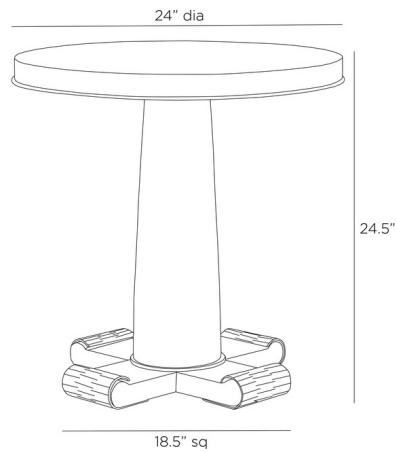

Lightology

lightology.com
866-954-4489
04-24-26

Project: _____

Company: _____

Location: _____ Fixture Type: _____

SPEC #: **AHM1391183**

Approved On: _____ Approved By: _____

Hurst End Table By Arteriors Home

Description

The Hurst End Table is a modern take on a classic Empire style, featuring ebony mango wood accented with rolled bronze iron cuffs that highlight the top and cross pedestal base.

Shown in ebony

Specifications

COLOR	N/A
BODY FINISH	Ebony
WATTAGE	N/A
DIMMER	N/A
DIMENSIONS	24"W x 24.5"H
BULB	N/A

CLICK TO VIEW PRODUCT

Notes: