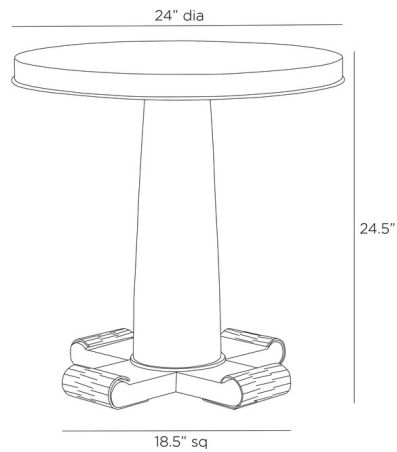

Lightology

lightology.com
866-954-4489
07-02-26

Project: _____

Company: _____

Location: _____ Fixture Type: _____

SPEC #: **AHM1391183**

Approved On: _____ Approved By: _____

Hurst End Table

By Arteriors Home

Description

The Hurst End Table is a modern take on a classic Empire style, featuring ebony mango wood accented with rolled bronze iron cuffs that highlight the top and cross pedestal base.

Shown in ebony

Specifications

COLOR	N/A
BODY FINISH	Ebony
WATTAGE	N/A
DIMMER	N/A
DIMENSIONS	24"W x 24.5"H
BULB	N/A

CLICK TO VIEW PRODUCT

Notes: