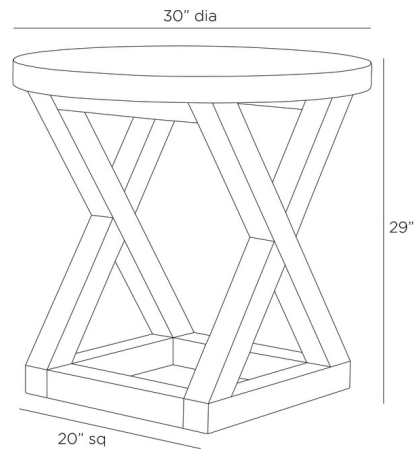

Lightology

lightology.com
866-954-4489
07-04-26

Project: _____

Company: _____

Location: _____ Fixture Type: _____

SPEC #: **AHM1391184**

Approved On: _____ Approved By: _____

Greer End Table By Arteriors Home

Description

The Greer End Table is oversized for expansive living, with a modern update of a classic English Champagne Style to suit today's style. Made from traditional blonde burl olive ash veneer, its bold proportions make it an excellent choice for creating a striking corner vignette.

Shown in olive ash veneer

Specifications

COLOR	N/A
BODY FINISH	Olive Ash Veneer
WATTAGE	N/A
DIMMER	N/A
DIMENSIONS	30"W x 29"H
BULB	N/A

CLICK TO VIEW PRODUCT

Notes: