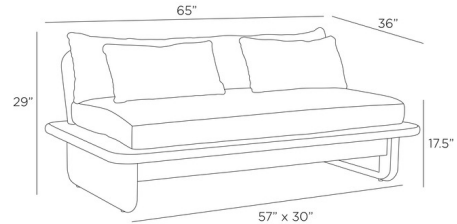

Description

The Fargo Outdoor Settee combines fun and modern design, influenced by Japanese aesthetics. Made from weathered teak wood, it features a sleek shape with smooth edges and a deeper seat. The settee includes our Shale Outdoor Texture cushion along with two lumbar pillows, making it perfect for relaxation. It looks great on its own or when paired with another.

Shown in teak wood / shale

Specifications

COLOR	Shale
BODY FINISH	Teak Wood
WATTAGE	N/A
DIMMER	N/A
DIMENSIONS	65"W x 29"H x 36"D
BULB	N/A

CLICK TO VIEW PRODUCT

Notes: