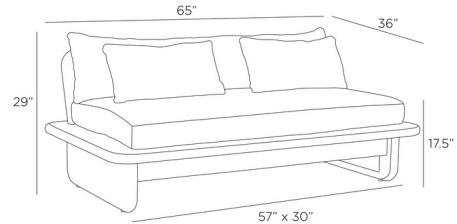

### Specifications

|             |                    |
|-------------|--------------------|
| COLOR       | Shale              |
| BODY FINISH | Teak Wood          |
| WATTAGE     | N/A                |
| DIMMER      | N/A                |
| DIMENSIONS  | 65"W x 29"H x 36"D |
| BULB        | N/A                |