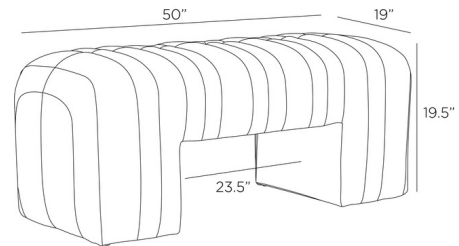

### Description

The Hastings Bench has a spacious design with different shapes, inspired by a gymnastics pommel horse's curved form. Its wide sides and bold opening create a pleasing look from all viewpoints. The sturdy size gives a solid presence to any seating area.

### Specifications

COLOR	Distressed Storm
BODY FINISH	N/A
WATTAGE	N/A
DIMMER	N/A
DIMENSIONS	50"W x 19.5"H x 19"D
BULB	N/A

CLICK TO VIEW PRODUCT

Notes: