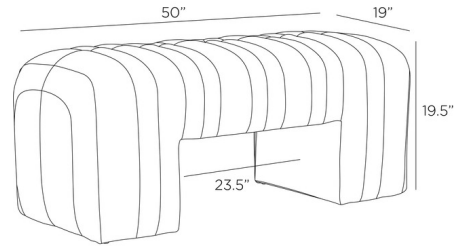

### Description

The Hastings Bench has a spacious design with different shapes, inspired by a gymnastics pommel horse's curved form. Its wide sides and bold opening create a pleasing look from all viewpoints. The sturdy size gives a solid presence to any seating area.

### Specifications

COLOR	Distressed Storm
BODY FINISH	N/A
WATTAGE	N/A
DIMMER	N/A
DIMENSIONS	50"W x 19.5"H x 19"D
BULB	N/A

CLICK TO VIEW PRODUCT

Notes: