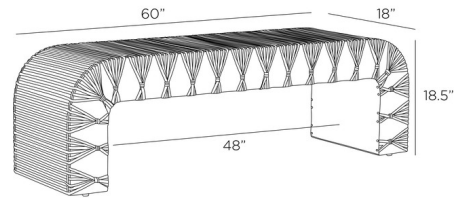

By Arteriors Home

Description

The Hutchins Bench features deep russet leather woven around a natural oak waterfall bench. This design takes inspiration from the look of a braided horse's mane, with its pattern repeating on both sides and secured with antique brass nails. The underside of the bench is also covered in matching leather, adding to its stylish appearance.

Shown in brass / oak

Specifications

COLOR	Oak
BODY FINISH	Brass
WATTAGE	N/A
DIMMER	N/A
DIMENSIONS	60"W x 18.5"H x 18"D
BULB	N/A

CLICK TO VIEW PRODUCT

Notes: