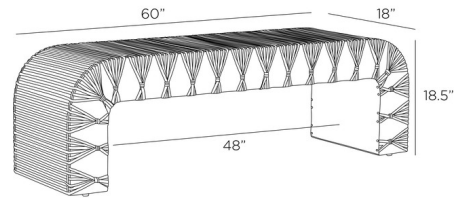

Description

The Hutchins Bench features deep russet leather woven around a natural oak waterfall bench. This design takes inspiration from the look of a braided horse's mane, with its pattern repeating on both sides and secured with antique brass nails. The underside of the bench is also covered in matching leather, adding to its stylish appearance.

Shown in brass / oak

Specifications

COLOR	Oak
BODY FINISH	Brass
WATTAGE	N/A
DIMMER	N/A
DIMENSIONS	60"W x 18.5"H x 18"D
BULB	N/A

CLICK TO VIEW PRODUCT

Notes: