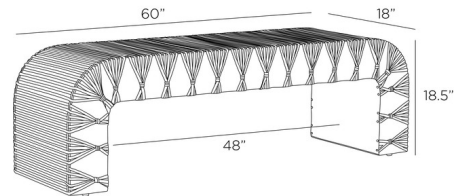

By Arteriors Home

Description

The Hutchins Bench features deep russet leather woven around a natural oak waterfall bench. This design takes inspiration from the look of a braided horse's mane, with its pattern repeating on both sides and secured with antique brass nails. The underside of the bench is also covered in matching leather, adding to its stylish appearance.

Shown in brass / oak

Specifications

COLOR	Oak
BODY FINISH	Brass
WATTAGE	N/A
DIMMER	N/A
DIMENSIONS	60"W x 18.5"H x 18"D
BULB	N/A

CLICK TO VIEW PRODUCT

Notes: