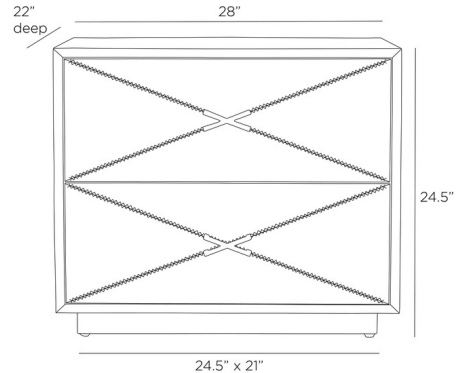

## Hartzel Side Table

By Arteriors Home

### Description

The Hartzel Side Table showcases whipstitch detailing that highlights its oak wood design. The leather-covered drawers feature cast brass hardware that complements the stitching's linear pattern. With ample storage space, this elegant piece is veneered on all sides, allowing it to stand out in any room.

### Specifications

COLOR	Smoke
BODY FINISH	English Bronze
WATTAGE	N/A
DIMMER	N/A
DIMENSIONS	28"W x 24.5"H x 22"D
BULB	N/A

CLICK TO VIEW PRODUCT

Notes: