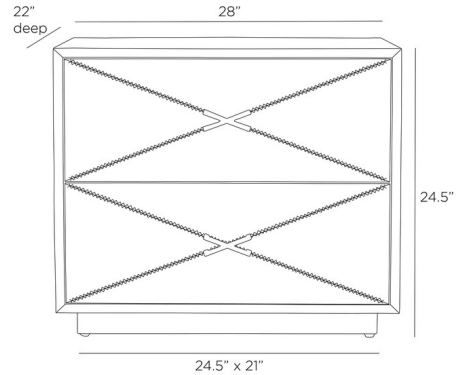

By Arteriors Home

Description

The Hartzel Side Table showcases whipstitch detailing that highlights its oak wood design. The leather-covered drawers feature cast brass hardware that complements the stitching's linear pattern. With ample storage space, this elegant piece is veneered on all sides, allowing it to stand out in any room.

Shown in english bronze / smoke

Specifications

COLOR	Smoke
BODY FINISH	English Bronze
WATTAGE	N/A
DIMMER	N/A
DIMENSIONS	28"W x 24.5"H x 22"D
BULB	N/A

CLICK TO VIEW PRODUCT

Notes: