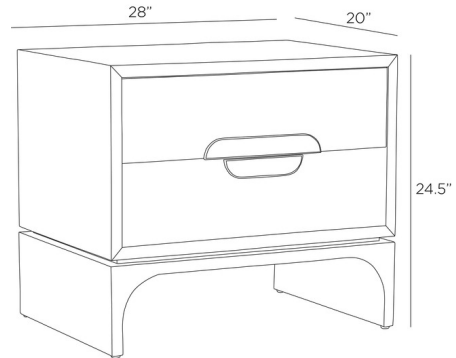

### Description

The Kianna Side Table brings both form and function to your space. The handsome piece, with dual drawers for storage, pairs perfectly next to a bed or sofa.

Shown in oak / white

### Specifications

COLOR	White
BODY FINISH	Oak
WATTAGE	N/A
DIMMER	N/A
DIMENSIONS	28"W x 24.5"H x 20"D
BULB	N/A

CLICK TO VIEW PRODUCT

Notes: