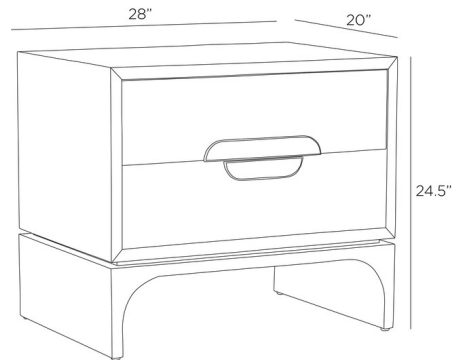

Lightology

lightology.com
866-954-4489
06-18-26

Project: _____

Company: _____

Location: _____ Fixture Type: _____

SPEC #: **AHM1391191**

Approved On: _____ Approved By: _____

Kianna Side Table

By Arteriors Home

Description

The Kianna Side Table brings both form and function to your space. The handsome piece, with dual drawers for storage, pairs perfectly next to a bed or sofa.

Shown in oak / white

Specifications

COLOR	White
BODY FINISH	Oak
WATTAGE	N/A
DIMMER	N/A
DIMENSIONS	28"W x 24.5"H x 20"D
BULB	N/A

CLICK TO VIEW PRODUCT

Notes: