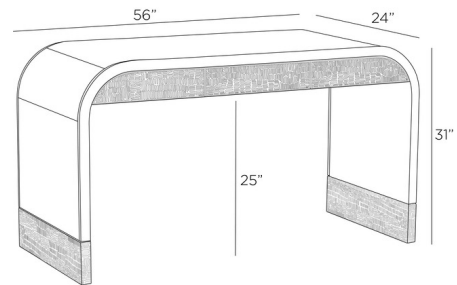

Specifications

COLOR	Chamois Gray
BODY FINISH	Bronze
WATTAGE	N/A
DIMMER	N/A
DIMENSIONS	56"W x 31"H x 24"D
BULB	N/A

CLICK TO VIEW PRODUCT

Notes: