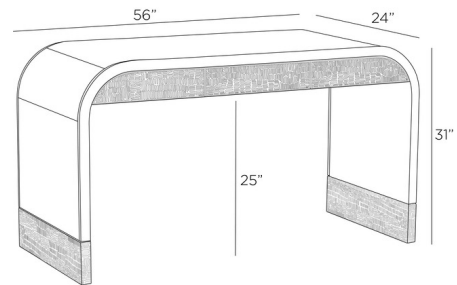

Shown in bronze / chamois gray

Specifications

COLOR	Chamois Gray
BODY FINISH	Bronze
WATTAGE	N/A
DIMMER	N/A
DIMENSIONS	56"W x 31"H x 24"D
BULB	N/A

CLICK TO VIEW PRODUCT

Notes: