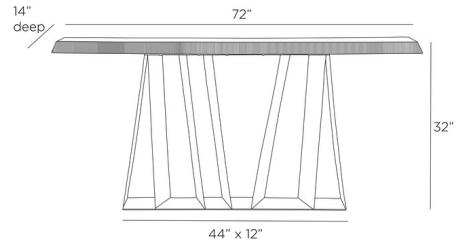

### Specifications

COLOR	Smoke
BODY FINISH	Carbon
WATTAGE	N/A
DIMMER	N/A
DIMENSIONS	72"W x 32"H x 14"D
BULB	N/A

CLICK TO VIEW PRODUCT

Notes: