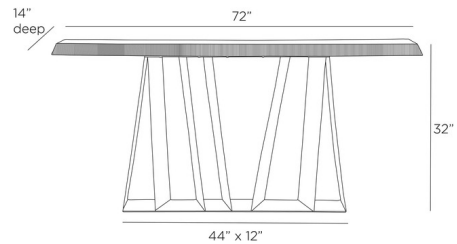

Shown in carbon / smoke

Specifications

COLOR	Smoke
BODY FINISH	Carbon
WATTAGE	N/A
DIMMER	N/A
DIMENSIONS	72"W x 32"H x 14"D
BULB	N/A

CLICK TO VIEW PRODUCT

Notes: