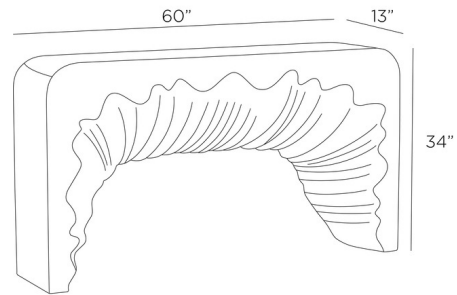

By Arteriors Home

Description

The Farely Outdoor Console takes its design from the unique shape of a door frame seen in a Spanish mission church. Made from a concrete composite, it reimagines architectural style, mimicking the natural lines of a conch shell.

Shown in ivory

Specifications

COLOR	N/A
BODY FINISH	Ivory
WATTAGE	N/A
DIMMER	N/A
DIMENSIONS	60"W x 34"H x 13"D
BULB	N/A

CLICK TO VIEW PRODUCT

Notes: