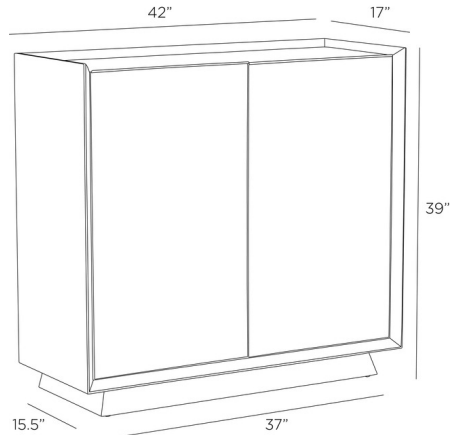

Description

The Hudson Cabinet features a design technique from 17th-century Europe. It showcases a carefully applied sable oak veneer with oystering parquetry on the front of a matching frame. The top frame is chamfered, and finger pulls add functionality. It includes a recessed top and rests on an angular plinth base made of antique brass. With a single adjustable shelf, this cabinet is a versatile addition to any home.

Shown in sable

Specifications

COLOR	N/A
BODY FINISH	Sable
WATTAGE	N/A
DIMMER	N/A
DIMENSIONS	42"W x 39"H x 17"D
BULB	N/A

CLICK TO VIEW PRODUCT

Notes: