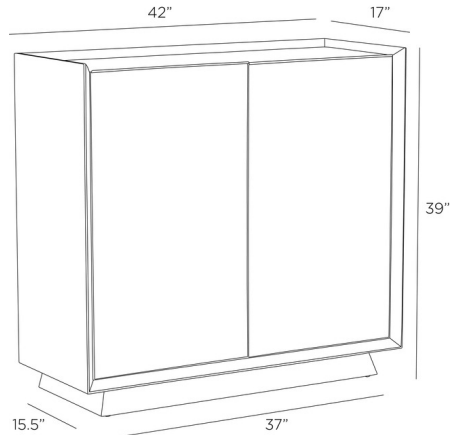

Shown in sable

Specifications

COLOR	N/A
BODY FINISH	Sable
WATTAGE	N/A
DIMMER	N/A
DIMENSIONS	42"W x 39"H x 17"D
BULB	N/A

CLICK TO VIEW PRODUCT

Notes: