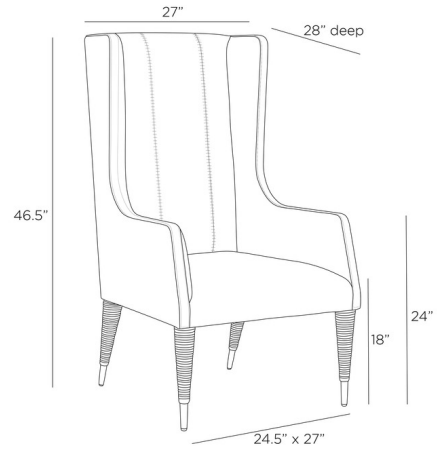

### Description

The Hawthorne Host Chair Racer has distinct stripe paneling and topstitching on its wing-back design. It is upholstered in soft leather, making it ideal as a host or hostess chair or for a desk. Each leg is elegantly tapered, wrapped in leather cord, and finished with a polished antique brass ferrule. The stitching on the back allows the chair to be placed anywhere in the room.

### Specifications

COLOR	Dove Gray Leather
BODY FINISH	N/A
WATTAGE	N/A
DIMMER	N/A
DIMENSIONS	27"W x 46.5"H x 28"D
BULB	N/A

CLICK TO VIEW PRODUCT

Notes: