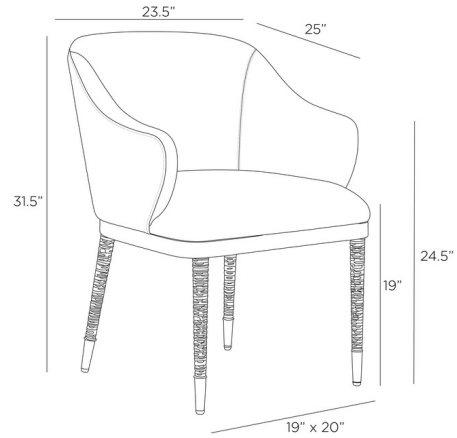

Lightology

lightology.com
866-954-4489
04-25-26

Project: _____

Company: _____

Location: _____ Fixture Type: _____

SPEC #: **AHM1391198**

Approved On: _____ Approved By: _____

Hershel Dining Chair By Arteriors Home

Description

The Hershel Dining Chair is a stylish choice for dining or living rooms, featuring a modern blend of materials. Its seat has a slim design with a gently curved back and demi arms that support the body. The legs are made of wood, complemented by blackened bronze iron ferrules.

Shown in blonde / taupe

Specifications

COLOR	Taupe
BODY FINISH	Blonde
WATTAGE	N/A
DIMMER	N/A
DIMENSIONS	23.5"W x 31.5"H x 25"D
BULB	N/A

CLICK TO VIEW PRODUCT

Notes: