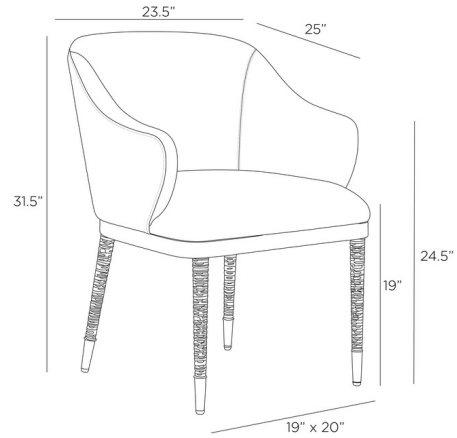

Lightology

lightology.com
866-954-4489
06-29-26

Project: _____

Company: _____

Location: _____ Fixture Type: _____

SPEC #: **AHM1391198**

Approved On: _____ Approved By: _____

Hershel Dining Chair By Arteriors Home

Description

The Hershel Dining Chair is a stylish choice for dining or living rooms, featuring a modern blend of materials. Its seat has a slim design with a gently curved back and demi arms that support the body. The legs are made of wood, complemented by blackened bronze iron ferrules.

Shown in blonde / taupe

Specifications

COLOR	Taupe
BODY FINISH	Blonde
WATTAGE	N/A
DIMMER	N/A
DIMENSIONS	23.5"W x 31.5"H x 25"D
BULB	N/A

CLICK TO VIEW PRODUCT

Notes: