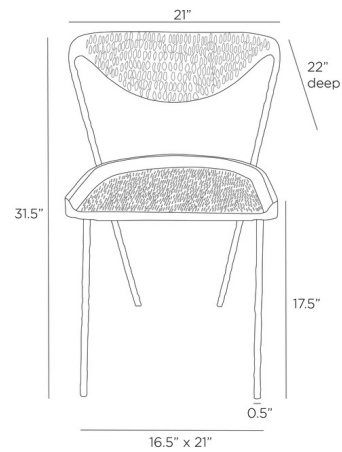

### Description

The Fletcher Dining Chair is designed to fit comfortably against the body. This modern piece features a curved metal back inspired by suspension bridges. The seat, made from mango wood, is set lower and paired with angled legs in blackened iron. This combination gives the chair a light and easy appearance, even though it has a strong and stable base.

### Specifications

COLOR	.....	Ebony
BODY FINISH	.....	Blackened Iron
WATTAGE	.....	N/A
DIMMER	.....	N/A
DIMENSIONS	.....	21"W x 31.5"H x 22"D
BULB	.....	N/A

CLICK TO VIEW PRODUCT

Notes: