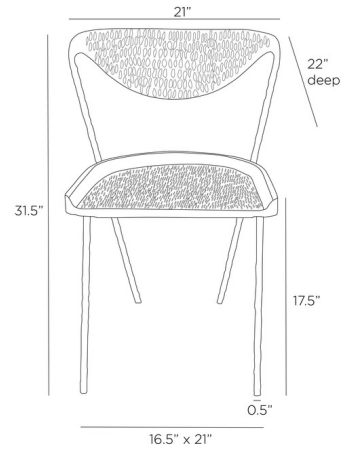

### Description

The Fletcher Dining Chair is designed to fit comfortably against the body. This modern piece features a curved metal back inspired by suspension bridges. The seat, made from mango wood, is set lower and paired with angled legs in blackened iron. This combination gives the chair a light and easy appearance, even though it has a strong and stable base.

### Specifications

COLOR	.....	Ebony
BODY FINISH	.....	Blackened Iron
WATTAGE	.....	N/A
DIMMER	.....	N/A
DIMENSIONS	.....	21"W x 31.5"H x 22"D
BULB	.....	N/A

CLICK TO VIEW PRODUCT

Notes: