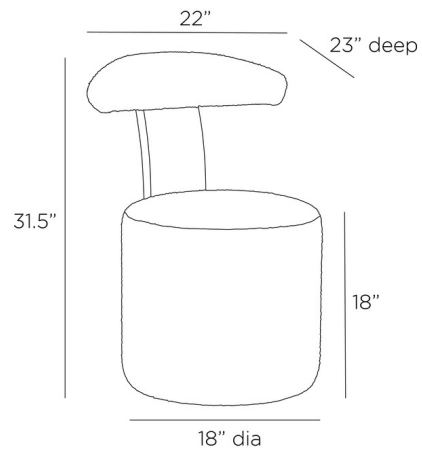

By Arteriors Home

Description

The Ginni Chair takes inspiration from the broad shape of a Longhorn. Its striking wood backrest tilts slightly for added style and comfort. Wrapped in boucle fabric and featuring mango wood accents, this attractive chair brings a lively touch to any space. It is designed to fit perfectly in dining rooms, as an accent chair, or by a vanity. The chair also has casters, making it easy to move from one room to another.

Shown in ebony / charcoal

Specifications

COLOR	Charcoal
BODY FINISH	Ebony
WATTAGE	N/A
DIMMER	N/A
DIMENSIONS	22"W x 31.5"H x 23"D
BULB	N/A

CLICK TO VIEW PRODUCT

Notes: