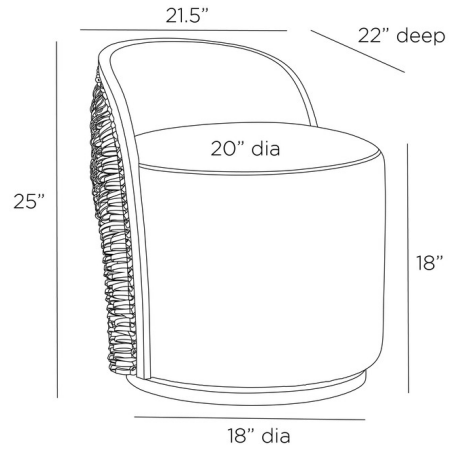

## Gretel Chair

By Arteriors Home

### Description

The Gretel Chair features a suede seat in a matching tone and a simple beech wood frame. Its back has a supportive arch, decorated with black leather loops that add texture. This swivel chair is designed to fit small spaces and can be used as an extra dining chair, a vanity chair, or a stylish accent piece.

### Specifications

COLOR	Black
BODY FINISH	Ebony
WATTAGE	N/A
DIMMER	N/A
DIMENSIONS	21.5"W x 25"H x 22"D
BULB	N/A

CLICK TO VIEW PRODUCT

Notes: