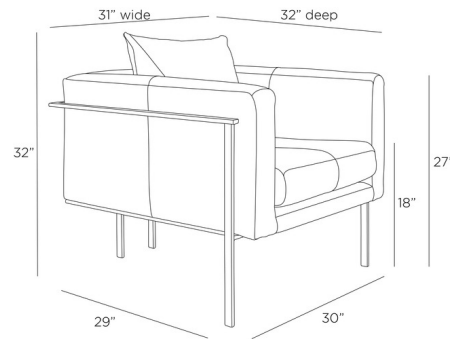

By Arteriors Home

Description

The Giroud Lounge Chair adds a contemporary touch with its stylish design and quality materials. Its sturdy frame is made from black powder-coated iron, supporting a leather seat that creates a floating effect. The back legs are cinched, and the stitching features a split-quarter detail, enhancing its strong look. A matching pillow is included for extra comfort.

Shown in black / black

Specifications

COLOR	Black
BODY FINISH	Black
WATTAGE	N/A
DIMMER	N/A
DIMENSIONS	31\"W x 32\"H x 32\"D
BULB	N/A

CLICK TO VIEW PRODUCT

Notes: