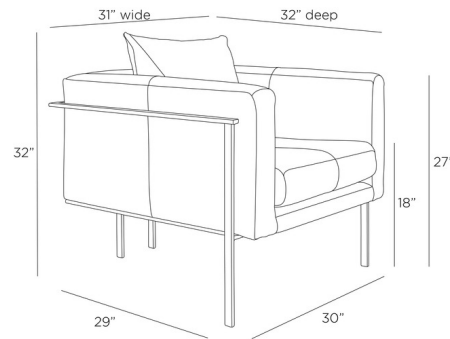

By Arteriors Home

Description

The Giroud Lounge Chair adds a contemporary touch with its stylish design and quality materials. Its sturdy frame is made from black powder-coated iron, supporting a leather seat that creates a floating effect. The back legs are cinched, and the stitching features a split-quarter detail, enhancing its strong look. A matching pillow is included for extra comfort.

Shown in black / black

Specifications

COLOR	Black
BODY FINISH	Black
WATTAGE	N/A
DIMMER	N/A
DIMENSIONS	31"W x 32"H x 32"D
BULB	N/A

CLICK TO VIEW PRODUCT

Notes: