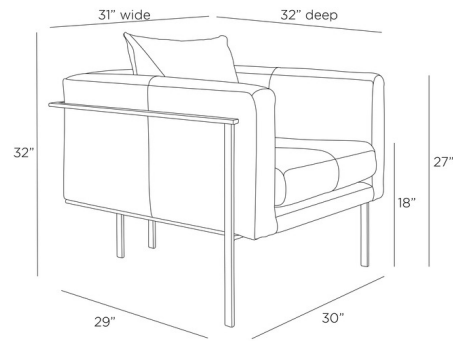

Lightology

lightology.com
866-954-4489
04-25-26

Project: _____

Company: _____

Location: _____ Fixture Type: _____

SPEC #: **AHM1391202**

Approved On: _____ Approved By: _____

Giroud Lounge Chair

By Arteriors Home

Description

The Giroud Lounge Chair adds a contemporary touch with its stylish design and quality materials. Its sturdy frame is made from black powder-coated iron, supporting a leather seat that creates a floating effect. The back legs are cinched, and the stitching features a split-quarter detail, enhancing its strong look. A matching pillow is included for extra comfort.

Shown in black / black

Specifications

COLOR	Black
BODY FINISH	Black
WATTAGE	N/A
DIMMER	N/A
DIMENSIONS	31"W x 32"H x 32"D
BULB	N/A

CLICK TO VIEW PRODUCT

Notes: