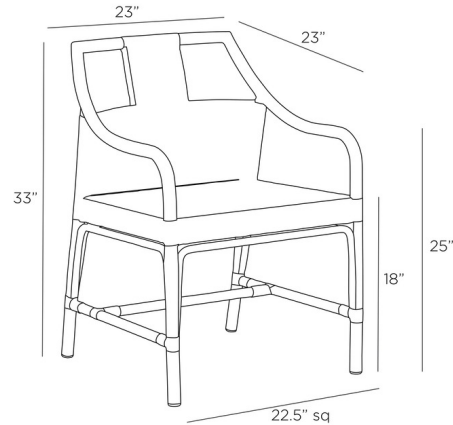

### Description

The Newton Outdoor Dining Chair offers a relaxed style with a modern twist. It features a durable, gray wicker that looks like traditional rush-woven rattan. The back of the chair has a unique design that mimics a woven tapestry. Its matching gray frame is made of powder-coated aluminum, ensuring both strength and comfort.

### Specifications

COLOR	Grey
BODY FINISH	N/A
WATTAGE	N/A
DIMMER	N/A
DIMENSIONS	23"W x 33"H x 23"D
BULB	N/A

CLICK TO VIEW PRODUCT

Notes: