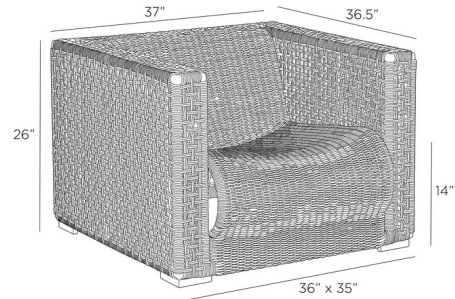

Description

The Guidry Outdoor Lounge Chair combines shape and contrast in a unique way. It has a strong boxy design paired with a deep, flowing seat. Made from soft synthetic rope, it offers great comfort. Add a decorative back pillow for extra support. It features a matching powder-coated aluminum frame and base.

Specifications

COLOR	N/A
BODY FINISH	N/A
WATTAGE	N/A
DIMMER	N/A
DIMENSIONS	37"W x 26"H x 36.5"D
BULB	N/A

CLICK TO VIEW PRODUCT

Notes: