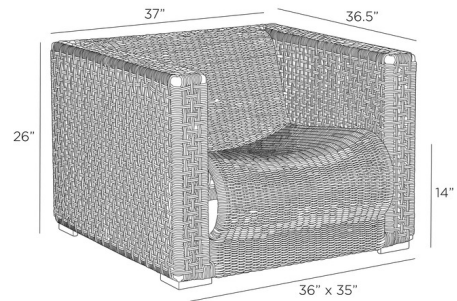

### Specifications

COLOR	N/A
BODY FINISH	N/A
WATTAGE	N/A
DIMMER	N/A
DIMENSIONS	37"W x 26"H x 36.5"D
BULB	N/A

CLICK TO VIEW PRODUCT

Notes: