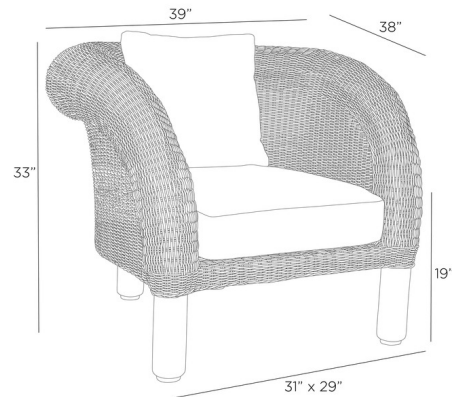

Lightology

lightology.com
866-954-4489
04-25-26

Project: _____

Company: _____

Location: _____ Fixture Type: _____

SPEC #: **AHM1391206**

Approved On: _____ Approved By: _____

Fielder Outdoor Lounge Chair

By Arteriors Home

Description

The Fielder Outdoor Lounge Chair resembles a cozy woven cover. Its stylish design is made from twisted synthetic rattan and is crafted to embrace your body like a warm hug. The chair features a bold shape, resting on teak wood legs with rolled edges. The Outdoor Performance Boucle cushion and lumbar pillow are securely attached with Velcro.

Shown in teak wood / pearl

Specifications

COLOR	Pearl
BODY FINISH	Teak Wood
WATTAGE	N/A
DIMMER	N/A
DIMENSIONS	39"W x 33"H x 38"D
BULB	N/A

CLICK TO VIEW PRODUCT

Notes: