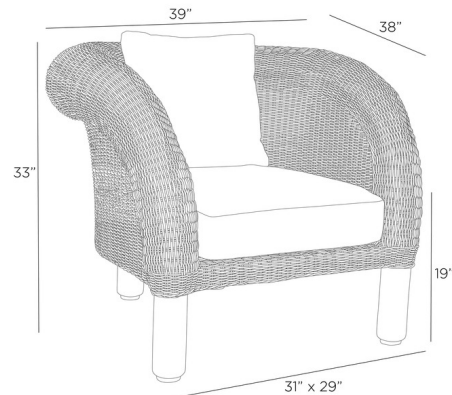

Lightology

lightology.com
866-954-4489
06-30-26

Project: _____

Company: _____

Location: _____ Fixture Type: _____

SPEC #: **AHM1391206**

Approved On: _____ Approved By: _____

Fielder Outdoor Lounge Chair

By Arteriors Home

Description

The Fielder Outdoor Lounge Chair resembles a cozy woven cover. Its stylish design is made from twisted synthetic rattan and is crafted to embrace your body like a warm hug. The chair features a bold shape, resting on teak wood legs with rolled edges. The Outdoor Performance Boucle cushion and lumbar pillow are securely attached with Velcro.

Shown in teak wood / pearl

Specifications

COLOR	Pearl
BODY FINISH	Teak Wood
WATTAGE	N/A
DIMMER	N/A
DIMENSIONS	39"W x 33"H x 38"D
BULB	N/A

CLICK TO VIEW PRODUCT

Notes: