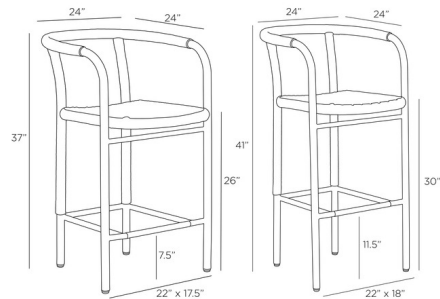

### Description

The Feller Outdoor Counter / Bar Stool features woven details that enhance its simple, bistro-style design. The aluminum frame has a subtle powder coat that adds depth. A strong fossil synthetic rope seat completes this modern counter stool, making it a chic addition to any outdoor space.

### Specifications

COLOR	N/A
BODY FINISH	Fossil Gray
WATTAGE	N/A
DIMMER	N/A
DIMENSIONS	24\"W x 37\"H x 24\"D
BULB	N/A

CLICK TO VIEW PRODUCT

Notes: