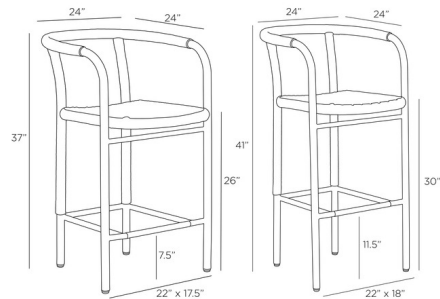

### Description

The Feller Outdoor Counter / Bar Stool features woven details that enhance its simple, bistro-style design. The aluminum frame has a subtle powder coat that adds depth. A strong fossil synthetic rope seat completes this modern counter stool, making it a chic addition to any outdoor space.

### Specifications

COLOR	N/A
BODY FINISH	Fossil Gray
WATTAGE	N/A
DIMMER	N/A
DIMENSIONS	24"W x 37"H x 24"D
BULB	N/A

CLICK TO VIEW PRODUCT

Notes: