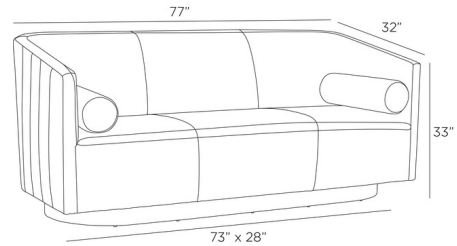

By Arteriors Home

Description

The Huxley Sofa redefines the shelter sofa style with its sleek design in black leather. Its back features rhythmic channels that make it appear to float in any room. The sloped arms come with bolster pillows for added comfort. A plinth base made of white oyster oak wood provides a modern contrast, enhancing its overall appeal.

Shown in oak / black leather

Specifications

COLOR	Black Leather
BODY FINISH	Oak
WATTAGE	N/A
DIMMER	N/A
DIMENSIONS	77"W x 33"H x 32"D
BULB	N/A

CLICK TO VIEW PRODUCT

Notes: