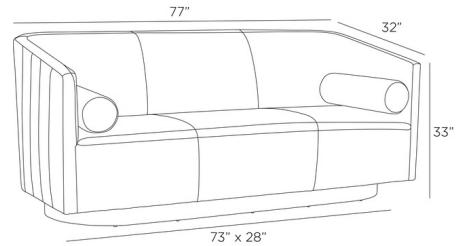

By Arteriors Home

Description

The Huxley Sofa redefines the shelter sofa style with its sleek silhouette. The rhythmic, back channeled detailing gives the piece a light, floating presence within the room. Gently sloped arms paired with bolster pillows provide supportive, relaxed seating, while a sculpted plinth base in white oyster oak introduces a clean, contemporary contrast in materiality.

Specifications

COLOR Black Leather
BODY FINISH Oak
WATTAGE N/A
DIMMER N/A
DIMENSIONS 77"W x 33"H x 32"D
BULB N/A

Shown in oak / black leather

CLICK TO VIEW PRODUCT

Notes: